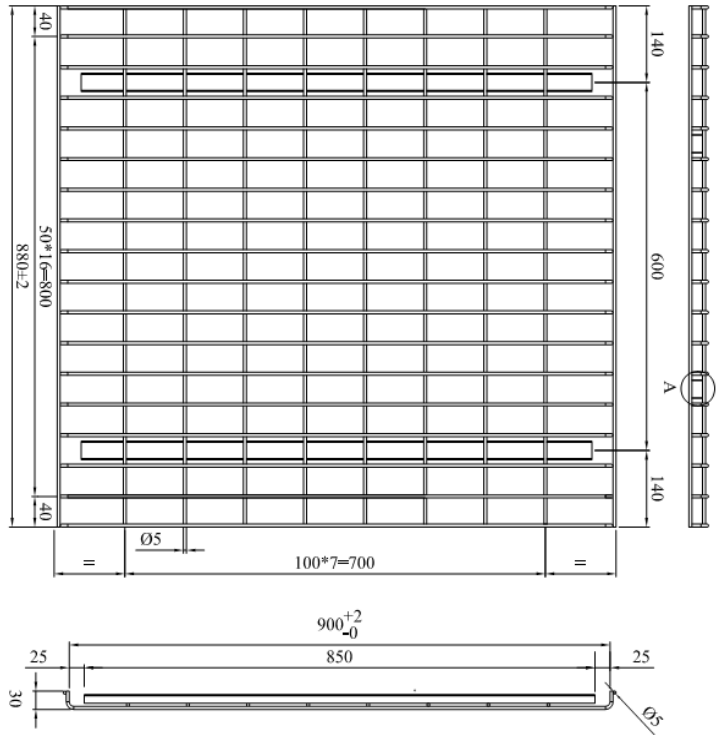

**600 x 600 mm**

**900 x 900 mm**

**600 x 900 mm**

**900 x 600 mm**

**WIRE DECKING FOR LONGSPAN**

**Wholesale Racking Australia Pty Ltd**