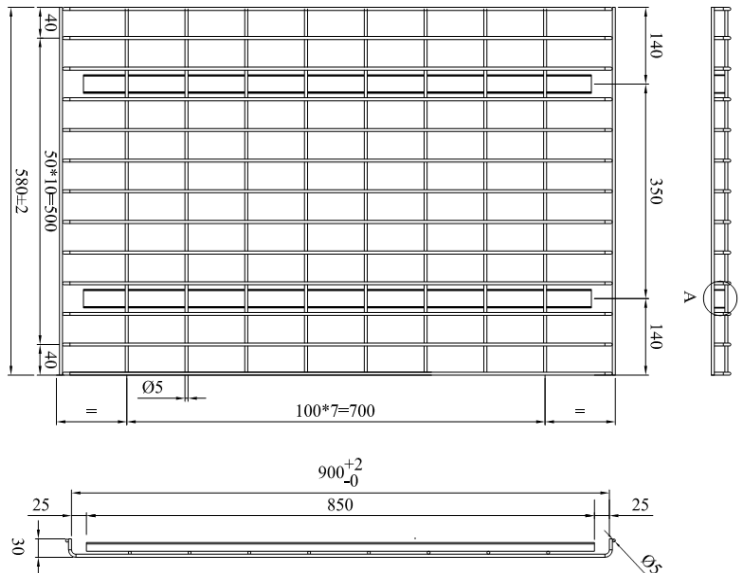

**600 x 600 mm**

**900 x 900 mm**

**600 x 900 mm**

**900 x 600 mm**

**WIRE DECKING FOR LONGSPAN**

**Wholesale Racking Australia Pty Ltd**