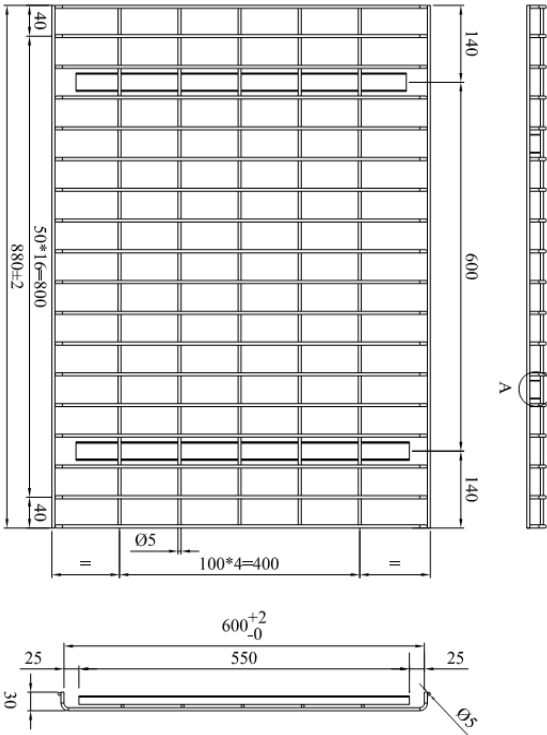

**600 x 600 mm**

**900 x 900 mm**

**600 x 900 mm**

**900 x 600 mm**

**WIRE DECKING FOR LONGSPAN**

**Wholesale Racking Australia Pty Ltd**